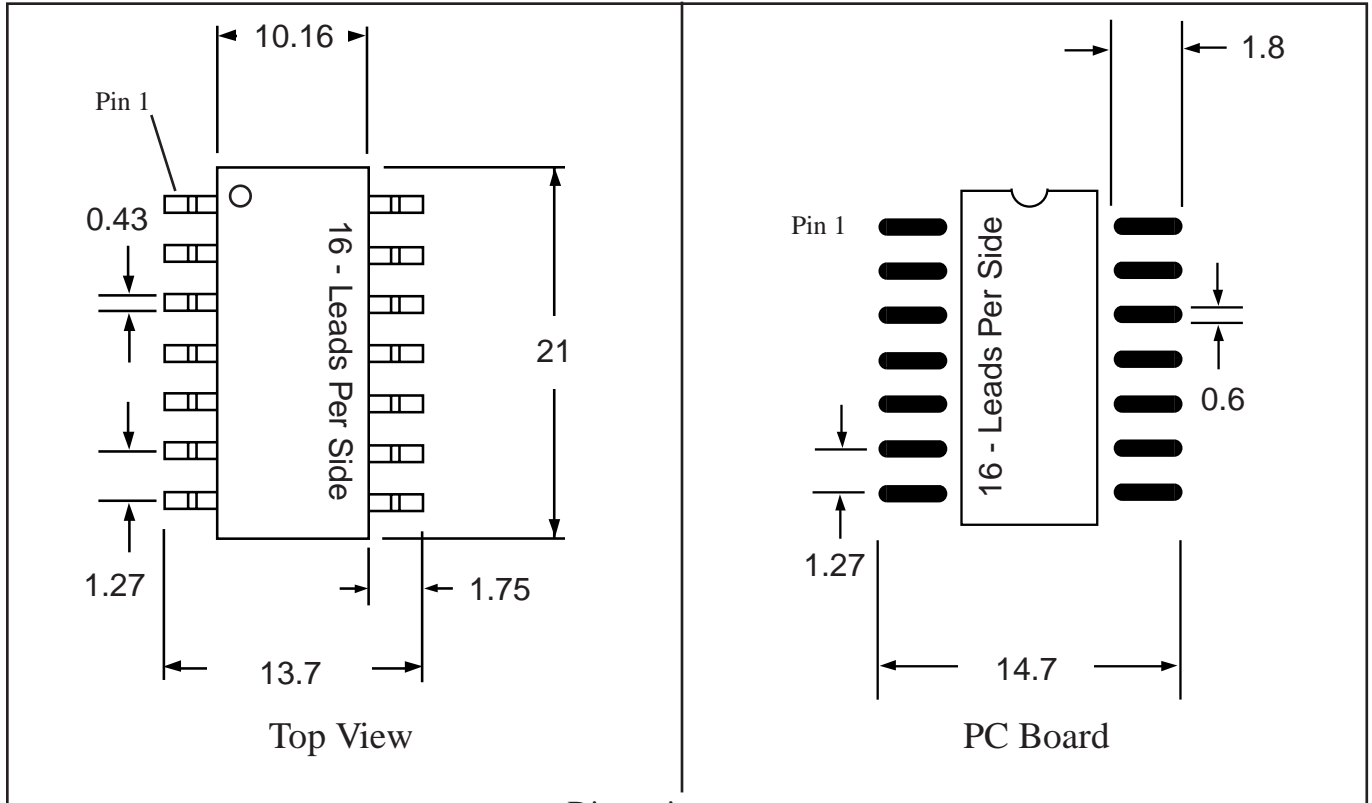

Part # **SOX32**

Leads **32** Pitch **1.27mm (.05")**

Body Size **400mil (10.16mm)**

TopLineTM

Tel 1-714-898-3830

info@topline.tv

Dimensions = mm