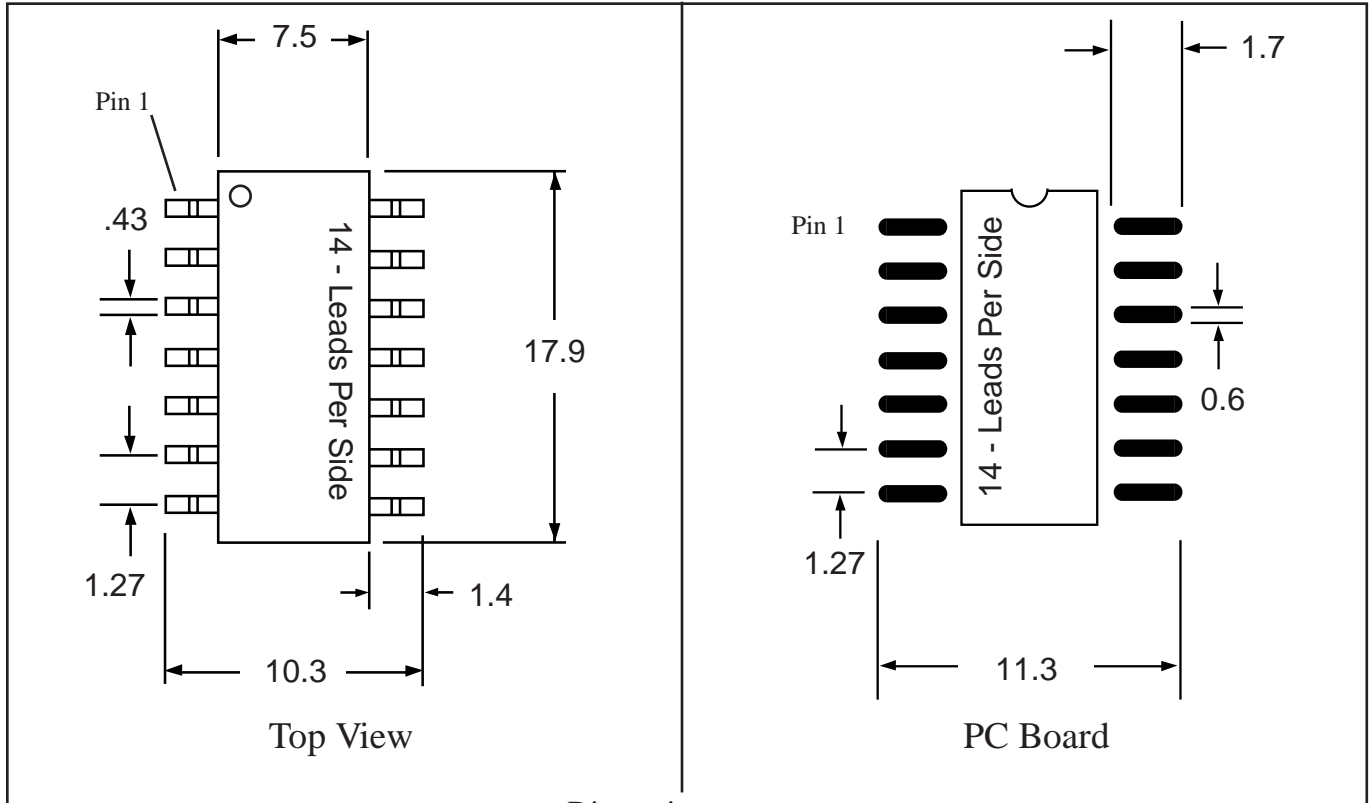

Part # **SOL28**

Leads **28** Pitch **1.27mm (.05")**

Body Size **300mil (7.5mm)**

TopLineTM

Tel 1-714-898-3830

info@topline.tv

Dimensions = mm